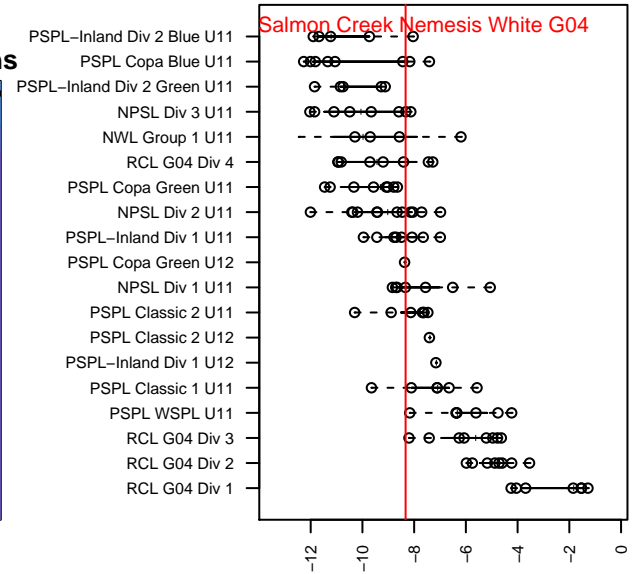

FC Salmon Creek Nemesis White G04

FC Salmon Creek
 Salmon Creek, WA
 G04 total strength=289
 attack=0.15 defense=0.2
 fall league = PTT G04 Div 1 Red
 spr league = Spr OYS G04 Div 1 White

alt names used:
 FCSC G04 White
 FCSC SALMON CREEKFCSC G04 WHITE
 FCSC G04 White
 FCSC G04 White
 FCSC G04 White

Venues played:
 2015 PCU Summer Classic U11 Silver
 2015 Mt Hood Challenge U11
 2015 PTT G04 Division 1 Red
 2015 Spr OYS G04 Division 1 White
 2015 WYS Presidents Cup G04 Division 2

FC Salmon Creek Nemesis White G04
 Dots are actual minus expected GF (blue circles) and GA (red triangles).
 Blue line is smoothed change in attack strength. Red is smoothed change in defense strength.

**attack and defense variance (black dot)
relative to other teams
and top 10 in region**

**attack and defense rating
relative to others at age
and all opponents in last 13 months**

Performance relative to 13 month average